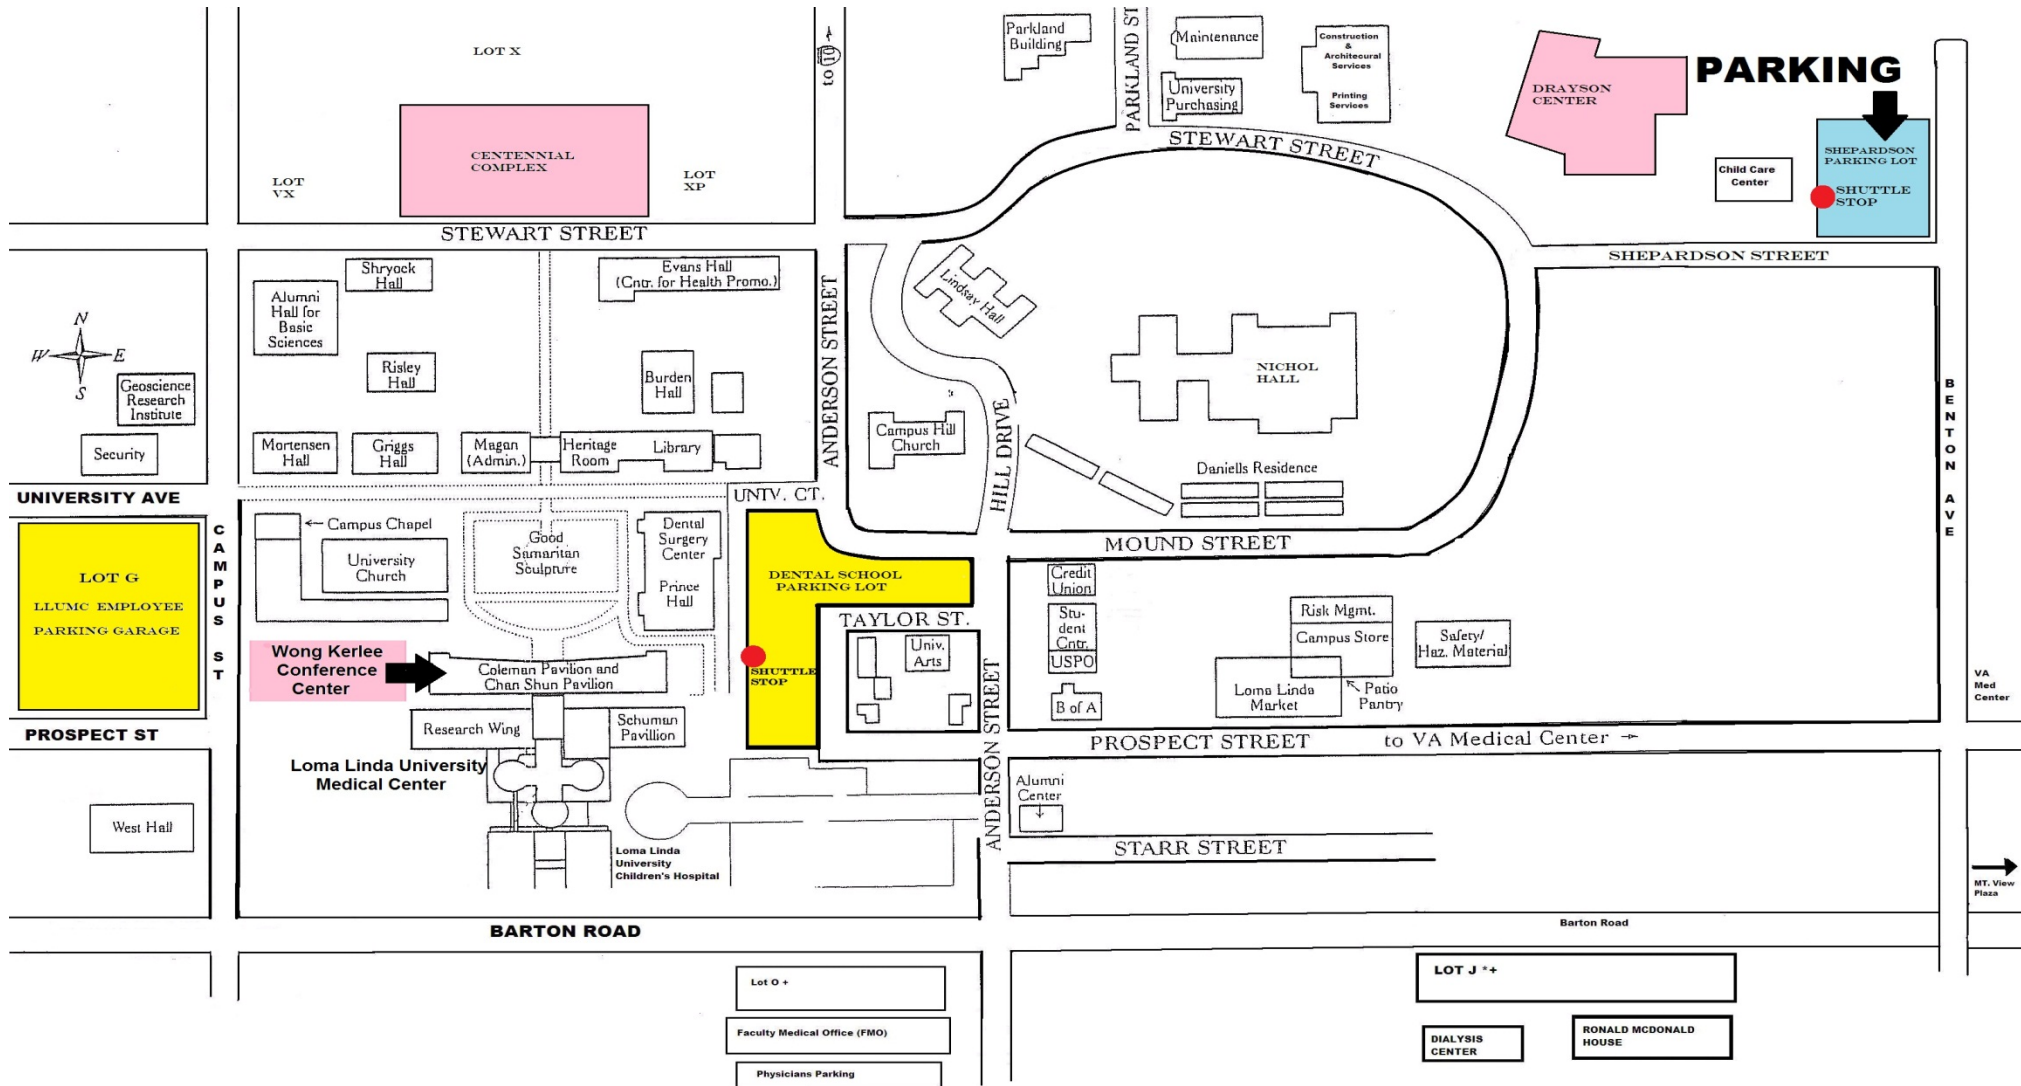

Loma Linda University Campus & Event Parking Map

These two parking areas are open to the public after 5pm Friday, all day Saturday and Sunday until 5am on Monday.

Shuttle service is supplied from the shuttle stop located on the west side of the property. Shuttles run every 9 minutes from 6:00am to 10:00pm. No overnight parking permitted.

In case of special needs or emergency call: Traffic Office - 909-651-3020 or call Security - 909-558-4320